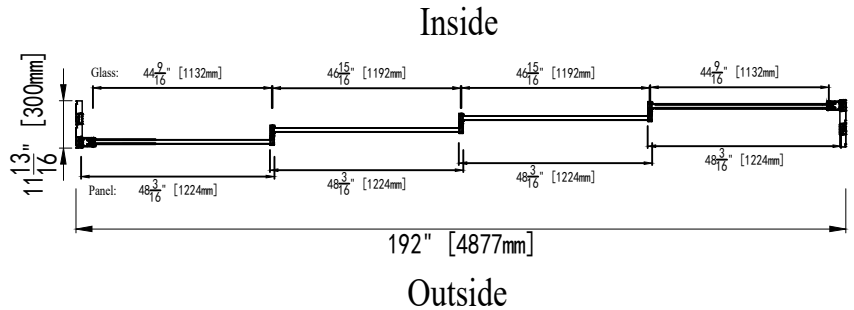

**Love That Door**  
 (214-705-6222 Frisco) (817-442-8844 Grapevine)

Customer:	L#2590 ST52 STOCK DOORS 4 panels 16x8
Series:	DM 50 Series Lift Silding Door 4 doors
Qty's:	1 PCS
Size:	192" x 96" [128.00ft <sup>2</sup> ]
Color:	Flat Black Finish
Glass:	Double LOW-E
Hardware:	HAUTAU standard hardware
Rough Opening:	194 x 97"
Designed By:	Frez

**Exterior View**

Drawing Date:	24th Oct.,2025
Revision Date:	
Approve Date:	