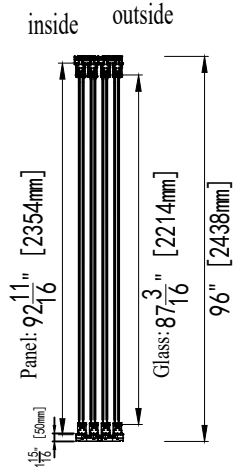

**Love That Door**  
 (214-705-6222 Frisco) (817-442-8844 Grapevine)

Customer:	L#2590 ST52 STOCK DOORS 4 panels 16x8
Series:	DM 50 Series Lift Silding Door 4 doors
Qty's:	1 PCS
Size:	192" x 96" [128.00ft <sup>2</sup> ]
Color:	Flat Black Finish
Glass:	Double LOW-E
Hardware:	HAUTAU standard hardware
Rough Opening:	194 x 97"
Designed By:	Frez